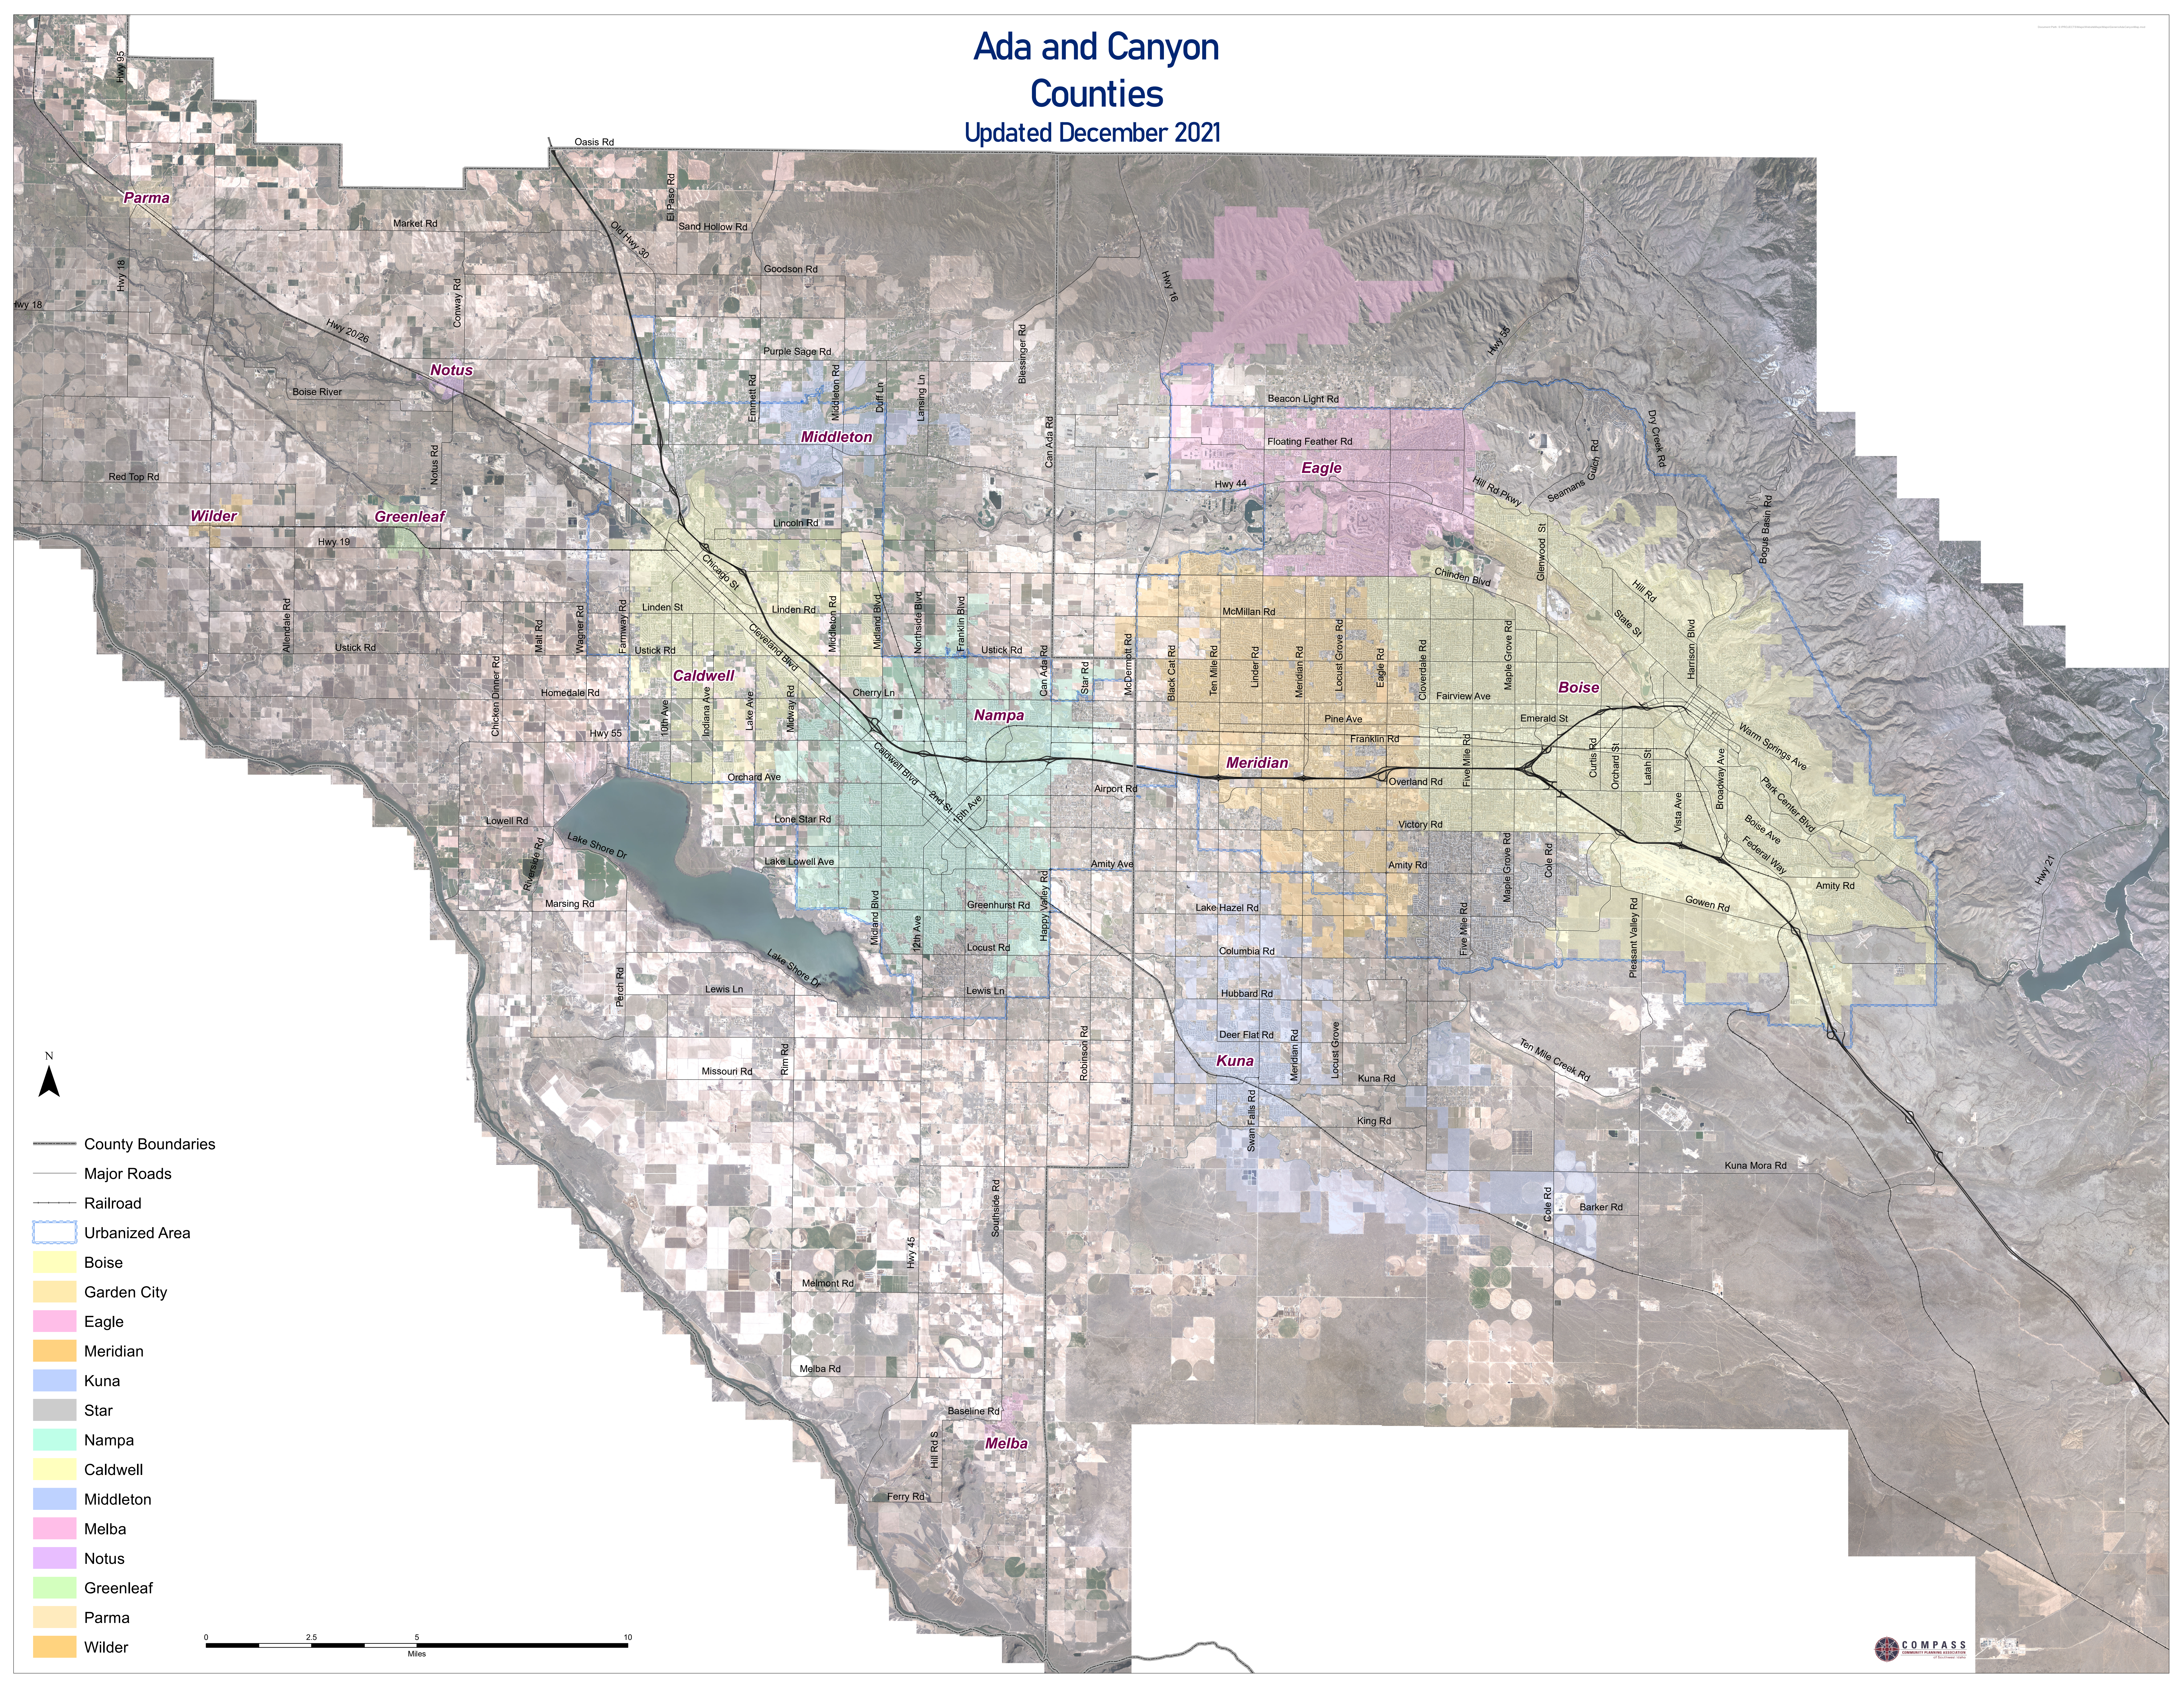

Ada and Canyon Counties

Updated December 2021

- County Boundaries
- Major Roads
- Railroad
- Urbanized Area
- Boise
- Garden City
- Eagle
- Meridian
- Kuna
- Star
- Nampa
- Caldwell
- Middleton
- Melba
- Notus
- Greenleaf
- Parma
- Wilder